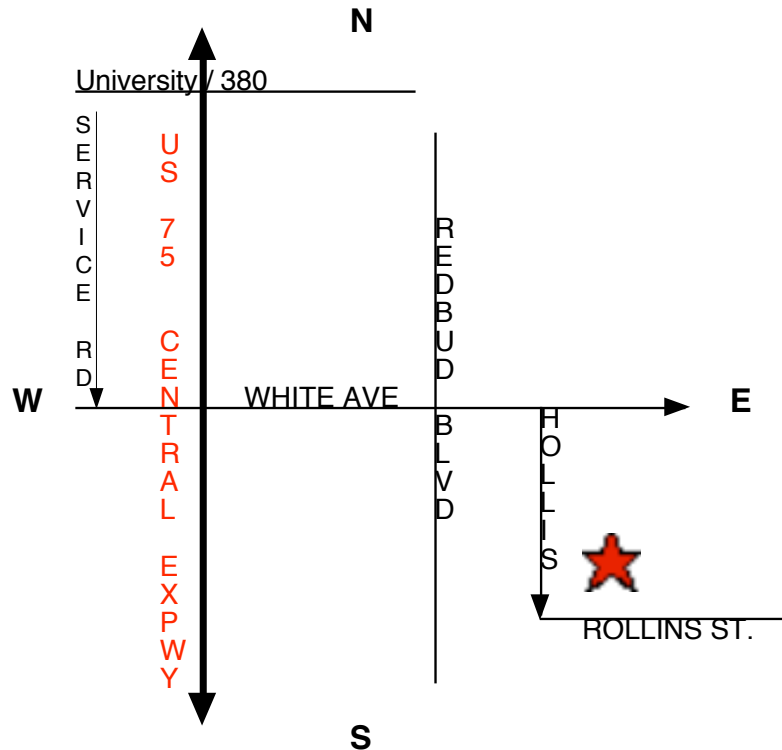

## Faubion Middle School-Concert Hall:

2000 Rollins Street McKinney, TX 75069 / Performances begin promptly at 7:30pm

---

### DIRECTIONS to MCKINNEY CONCERTS

#### From NORTH of McKinney

Take US-75 S to EXIT 41 toward US-380/Greenville/Denton

Move to RIGHT LANE to go through LIGHT at UNIVERSITY/380

Continue on SERVICE RD .6 mile passed Home Depot to

WHITE AVENUE EAST -Turn LEFT

#### INTERACTIVE ONLINE MAP:

<http://www.mapquest.com/maps/map.adp?latlongtype=internal&addtohistory=&latitude=V0SjZhxsPUU>